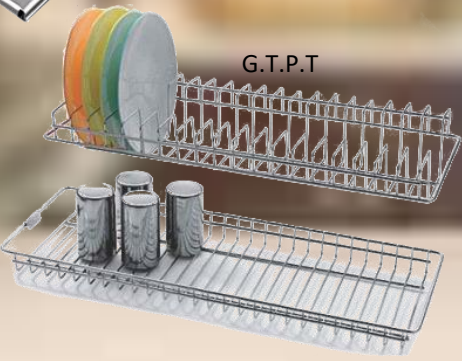

• HINGES SOFT CLOSE

• HINGES NORMAL

CHANNEL FITING NORMAL

• GRAIN TROLLEY WIRE

• WIRE BPO

• WIRE BASKET WITH CUTLERY WITH CUTLERY

G.T.P.T

DETERAGEN RACK