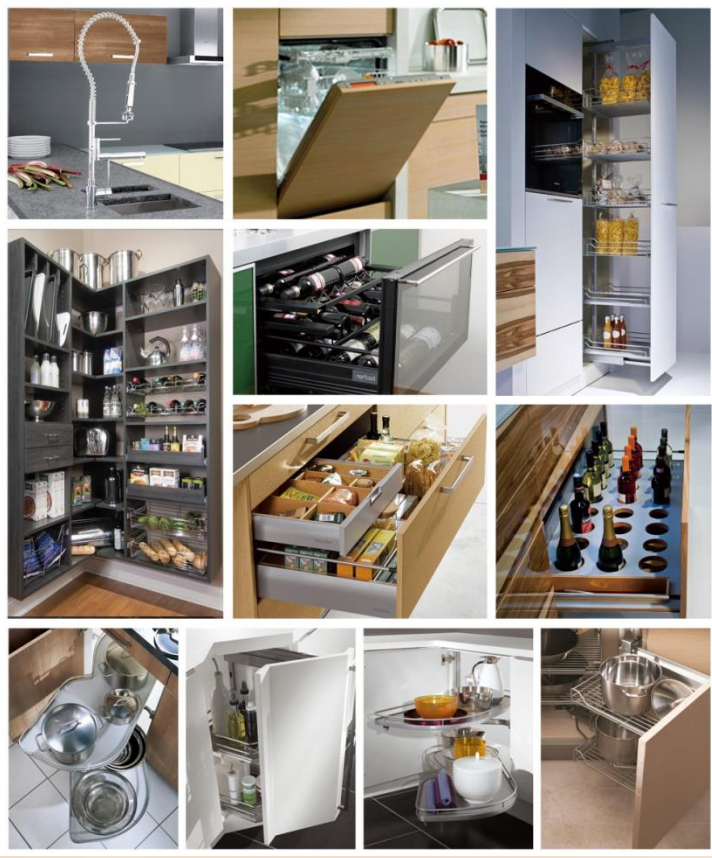

EXTRA ORDINARY FITTING AND ACCESSIORES

PULL DOWN

TALL UNIT

• THIS ALL ITEM WILL BE EXTRA CHARGABLE